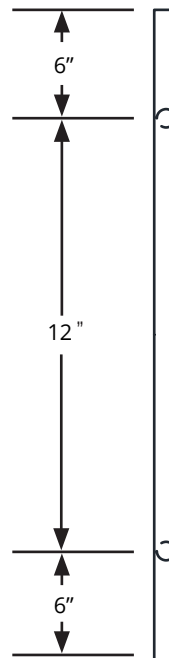

PULL HANDLE - 24 INCH

Bridgewall's 24 inch pull handle is the standard pull handle offered for both sliding and swing doors. It is readily available and looks great. The 24 inch pull handle comes standard in brushed stainless steel or satin black.

Quickship
available

Low profile
design

Features

- 1-3/8" standard diameter
- 24" standard pull height
- Brushed stainless steel standard finish
- Satin black standard finish
- Powder coating options also available
- 5 year warranty

Brushed
Stainless Steel

Satin Black

1-3/8" → ←

BRIDGEWALL