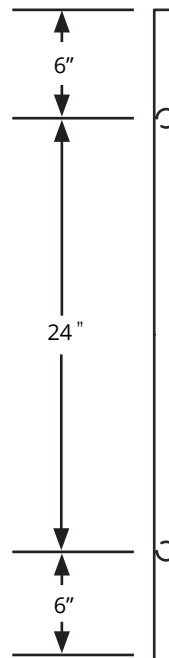

PULL HANDLE - 36 INCH

Bridgewall's 36 inch pull handle is the standard pull handle offered for both sliding and swing doors. It is readily available and looks great. The 36 inch pull handle comes standard in brushed stainless steel or satin black.

Quickship
available

Low profile
design

Features

- 1-3/8" standard diameter
- 36" standard pull height
- Brushed stainless steel standard finish
- Satin black standard finish
- 5 year warranty

PUN36.BS
Brushed
Stainless Steel

PUN36.BK
Satin Black

1-3/8" → ←