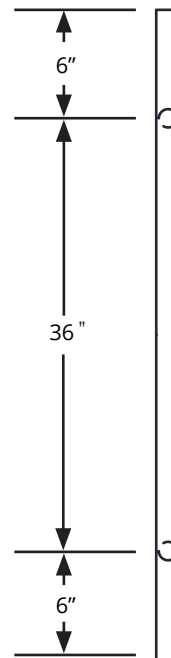

# PULL HANDLE - 48 INCH

Bridgewall's 48 inch pull handle is the standard pull handle offered for both sliding and swing doors. It is readily available and looks great. The 48 inch pull handle comes standard in brushed stainless steel or satin black.

## Features

- 1-3/8" standard diameter
- 48" standard pull height
- Brushed stainless steel standard finish
- Satin black standard finish
- 5 year warranty

Brushed  
Stainless Steel

Satin Black

1-3/8" → ←