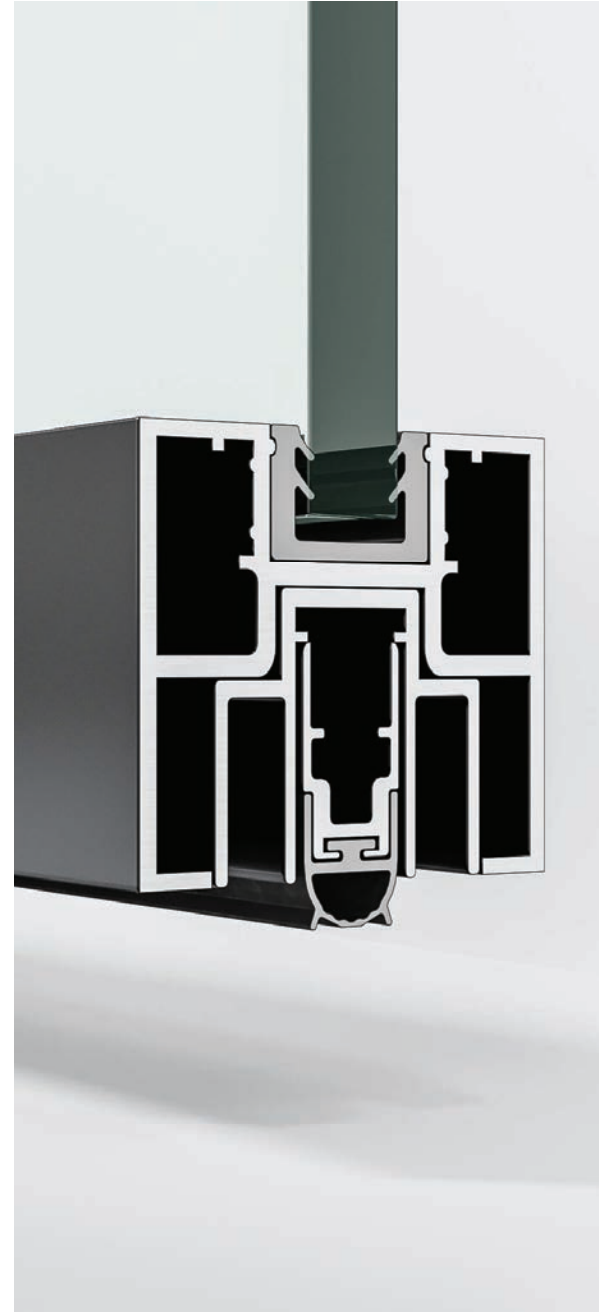

MELIUS

Demountable Glass Wall

Every element of Melius demountable glass walls are designed for easy interchangeability, dramatically transforming and enhancing the way spaces are planned and executed to meet project timelines. As a pivotal design feature, Bridgewall glazed walls provide essential privacy while maintaining clear sightlines and allowing abundant natural light to permeate the space, creating a harmonious balance between seclusion and openness.

Melius framing: 2.5 inch top rail, 1.5 inch base rail

90° corner

Three way intersection

SILVER

ZINC

Melius aluminum framed pivot door with drop seal

Spring loaded top pivot

Height adjustable bottom pivot

Pivot door drop seal - Open

Pivot door drop seal - Closed

Door closer (Optional)

Melius aluminum framed sliding door with drop seal

Minimalist track slot

Vertical acoustic seals - Front & Back

Sliding door drop seal - Open

Sliding door drop seal - Closed

Offset glazed Melius (Upgradeable to double glazed after install)

Double glazed Melius

Melius custom wood pivot door with drop seal

Melius custom wood sliding door with drop seal