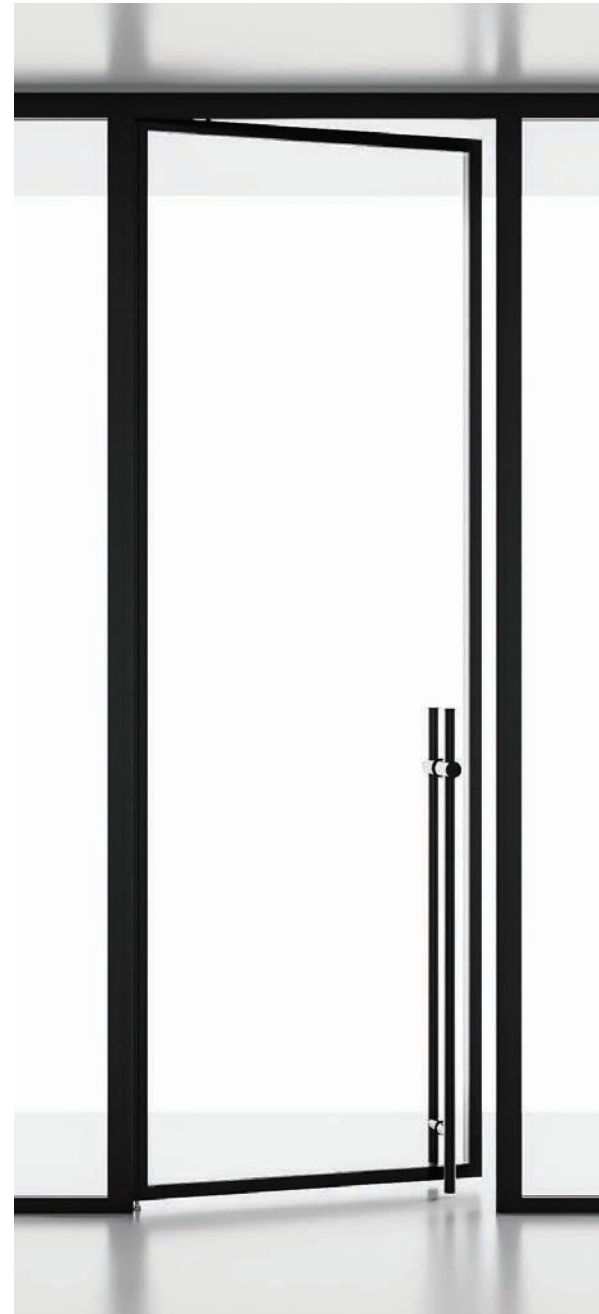

Mortise locking lever set (Non-locking available)