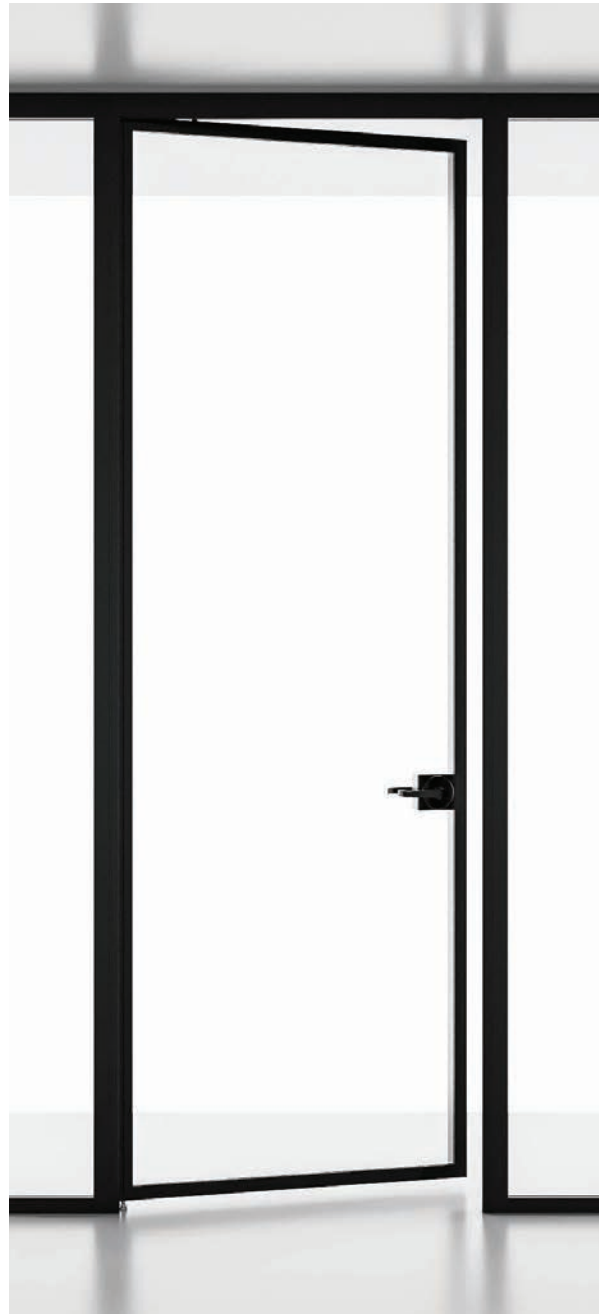

Cylindrical locking lever set (Non-locking available)