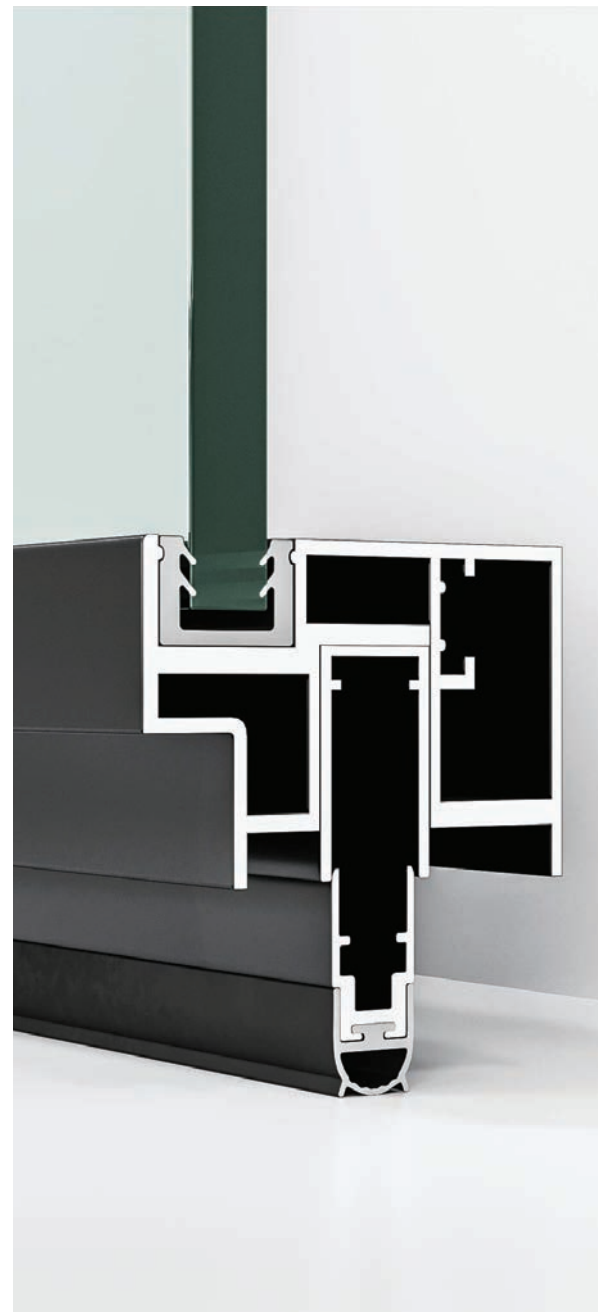

MELIUS

Demountable Glass Wall

1. Aluminum framed pivot door
2. 90° corner
3. Aluminum framed sliding door
4. Three way intersection
5. Invocco solid wall start
6. Fly-by transition
7. Melius double glazed

MELIUS

Demountable Glass Wall

Every element of Melius demountable glass walls are designed for easy interchangeability, dramatically transforming and enhancing the way spaces are planned and executed to meet project timelines. As a pivotal design feature, Bridgewall glazed walls provide essential privacy while maintaining clear sightlines and allowing abundant natural light to permeate the space, creating a harmonious balance between seclusion and openness.

Melius framing: 2.5 inch top rail, 1.5 inch base rail

90° corner

Three way intersection

SILVER

ZINC

Melius aluminum framed pivot door with drop seal

Spring loaded top pivot

Height adjustable bottom pivot

Pivot door drop seal - Open

Pivot door drop seal - Closed

Door closer (Optional)

Melius aluminum framed sliding door with drop seal

Minimalist track slot

Vertical acoustic seals - Front & Back

Sliding door drop seal - Open