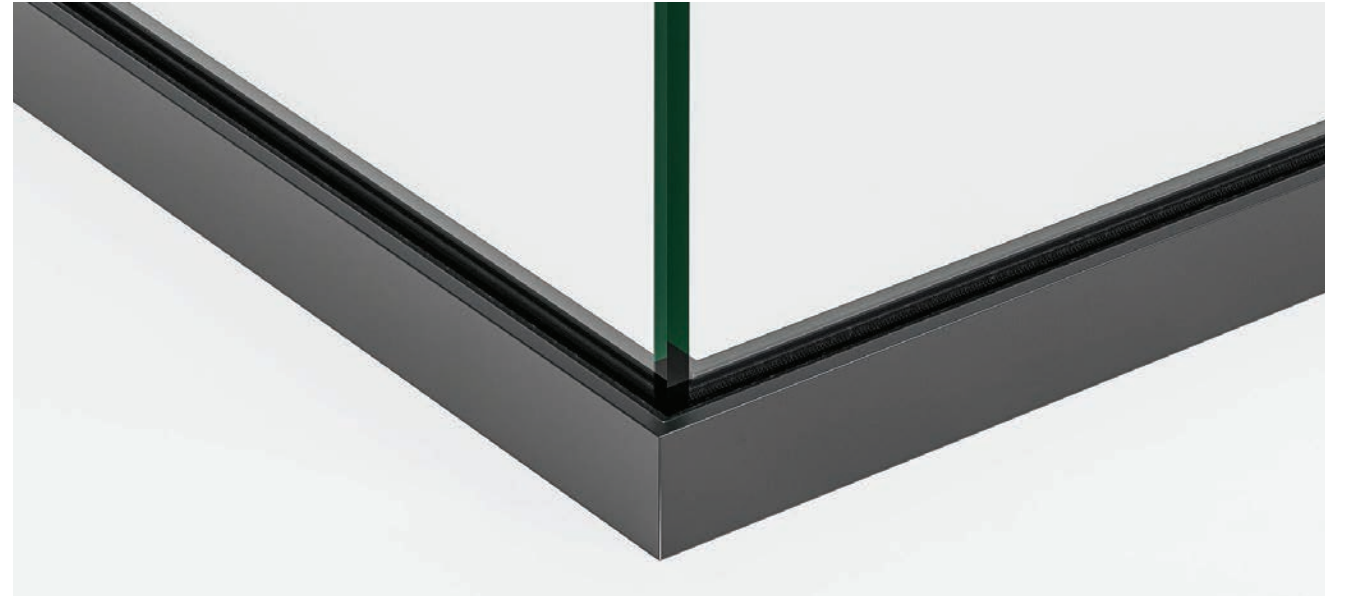

MELIUS

Demountable Glass Wall

1. Aluminum framed pivot door
2. 90° corner
3. Aluminum framed sliding door
4. Three way intersection
5. Invocco solid wall start
6. Fly-by transition
7. Melius double glazed

MELIUS

Demountable Glass Wall

Every element of Melius demountable glass walls are designed for easy interchangeability, dramatically transforming and enhancing the way spaces are planned and executed to meet project timelines. As a pivotal design feature, Bridgewall glazed walls provide essential privacy while maintaining clear sightlines and allowing abundant natural light to permeate the space, creating a harmonious balance between seclusion and openness.

Melius framing: 2.5 inch top rail, 1.5 inch base rail

90° corner

Three way intersection

SILVER

ZINC

Melius aluminum framed pivot door with drop seal

Spring loaded top pivot

Height adjustable bottom pivot

Pivot door drop seal - Open

Pivot door drop seal - Closed

Door closer (Optional)

Melius aluminum framed sliding door with drop seal

Minimalist track slot

Vertical acoustic seals - Front & Back

Sliding door drop seal - Open