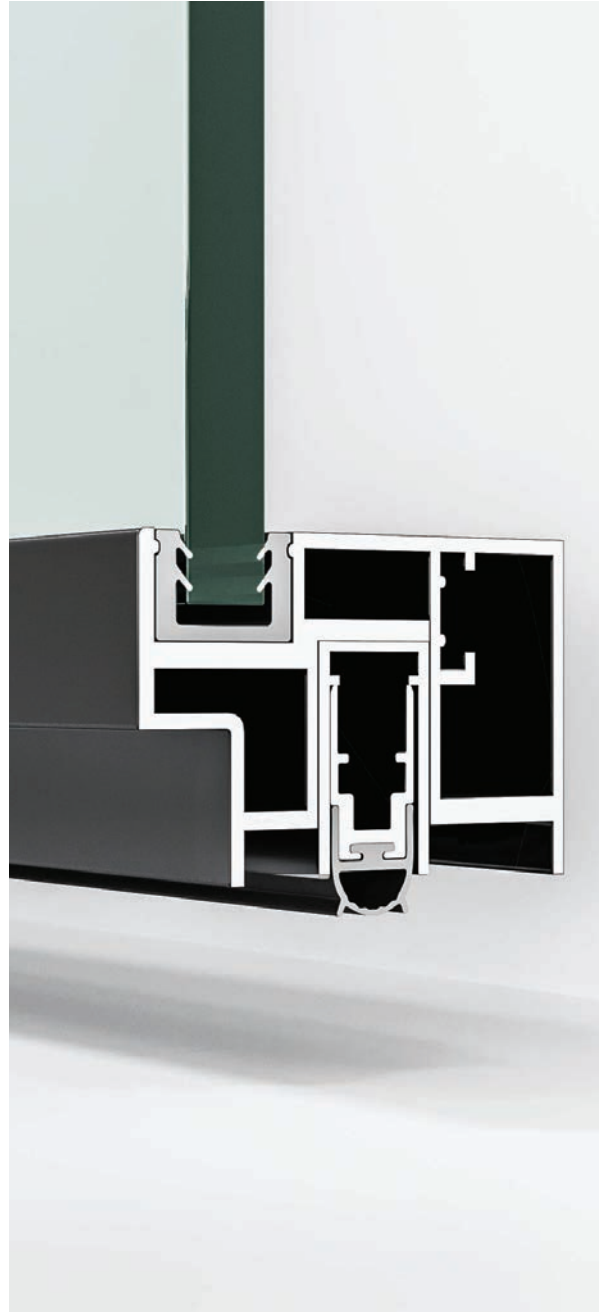

MELIUS

Demountable Glass Wall

1. Aluminum framed pivot door
2. 90° corner
3. Aluminum framed sliding door
4. Three way intersection
5. Invocco solid wall start
6. Fly-by transition
7. Melius double glazed

MELIUS

Demountable Glass Wall

Every element of Melius demountable glass walls are designed for easy interchangeability, dramatically transforming and enhancing the way spaces are planned and executed to meet project timelines. As a pivotal design feature, Bridgewall glazed walls provide essential privacy while maintaining clear sightlines and allowing abundant natural light to permeate the space, creating a harmonious balance between seclusion and openness.

Melius framing: 2.5 inch top rail, 1.5 inch base rail

90° corner

Three way intersection

SILVER

ZINC

Melius aluminum framed pivot door with drop seal

Spring loaded top pivot

Height adjustable bottom pivot

Pivot door drop seal - Open

Pivot door drop seal - Closed

Door closer (Optional)

Melius aluminum framed sliding door with drop seal

Minimalist track slot

Vertical acoustic seals - Front & Back

Sliding door drop seal - Open