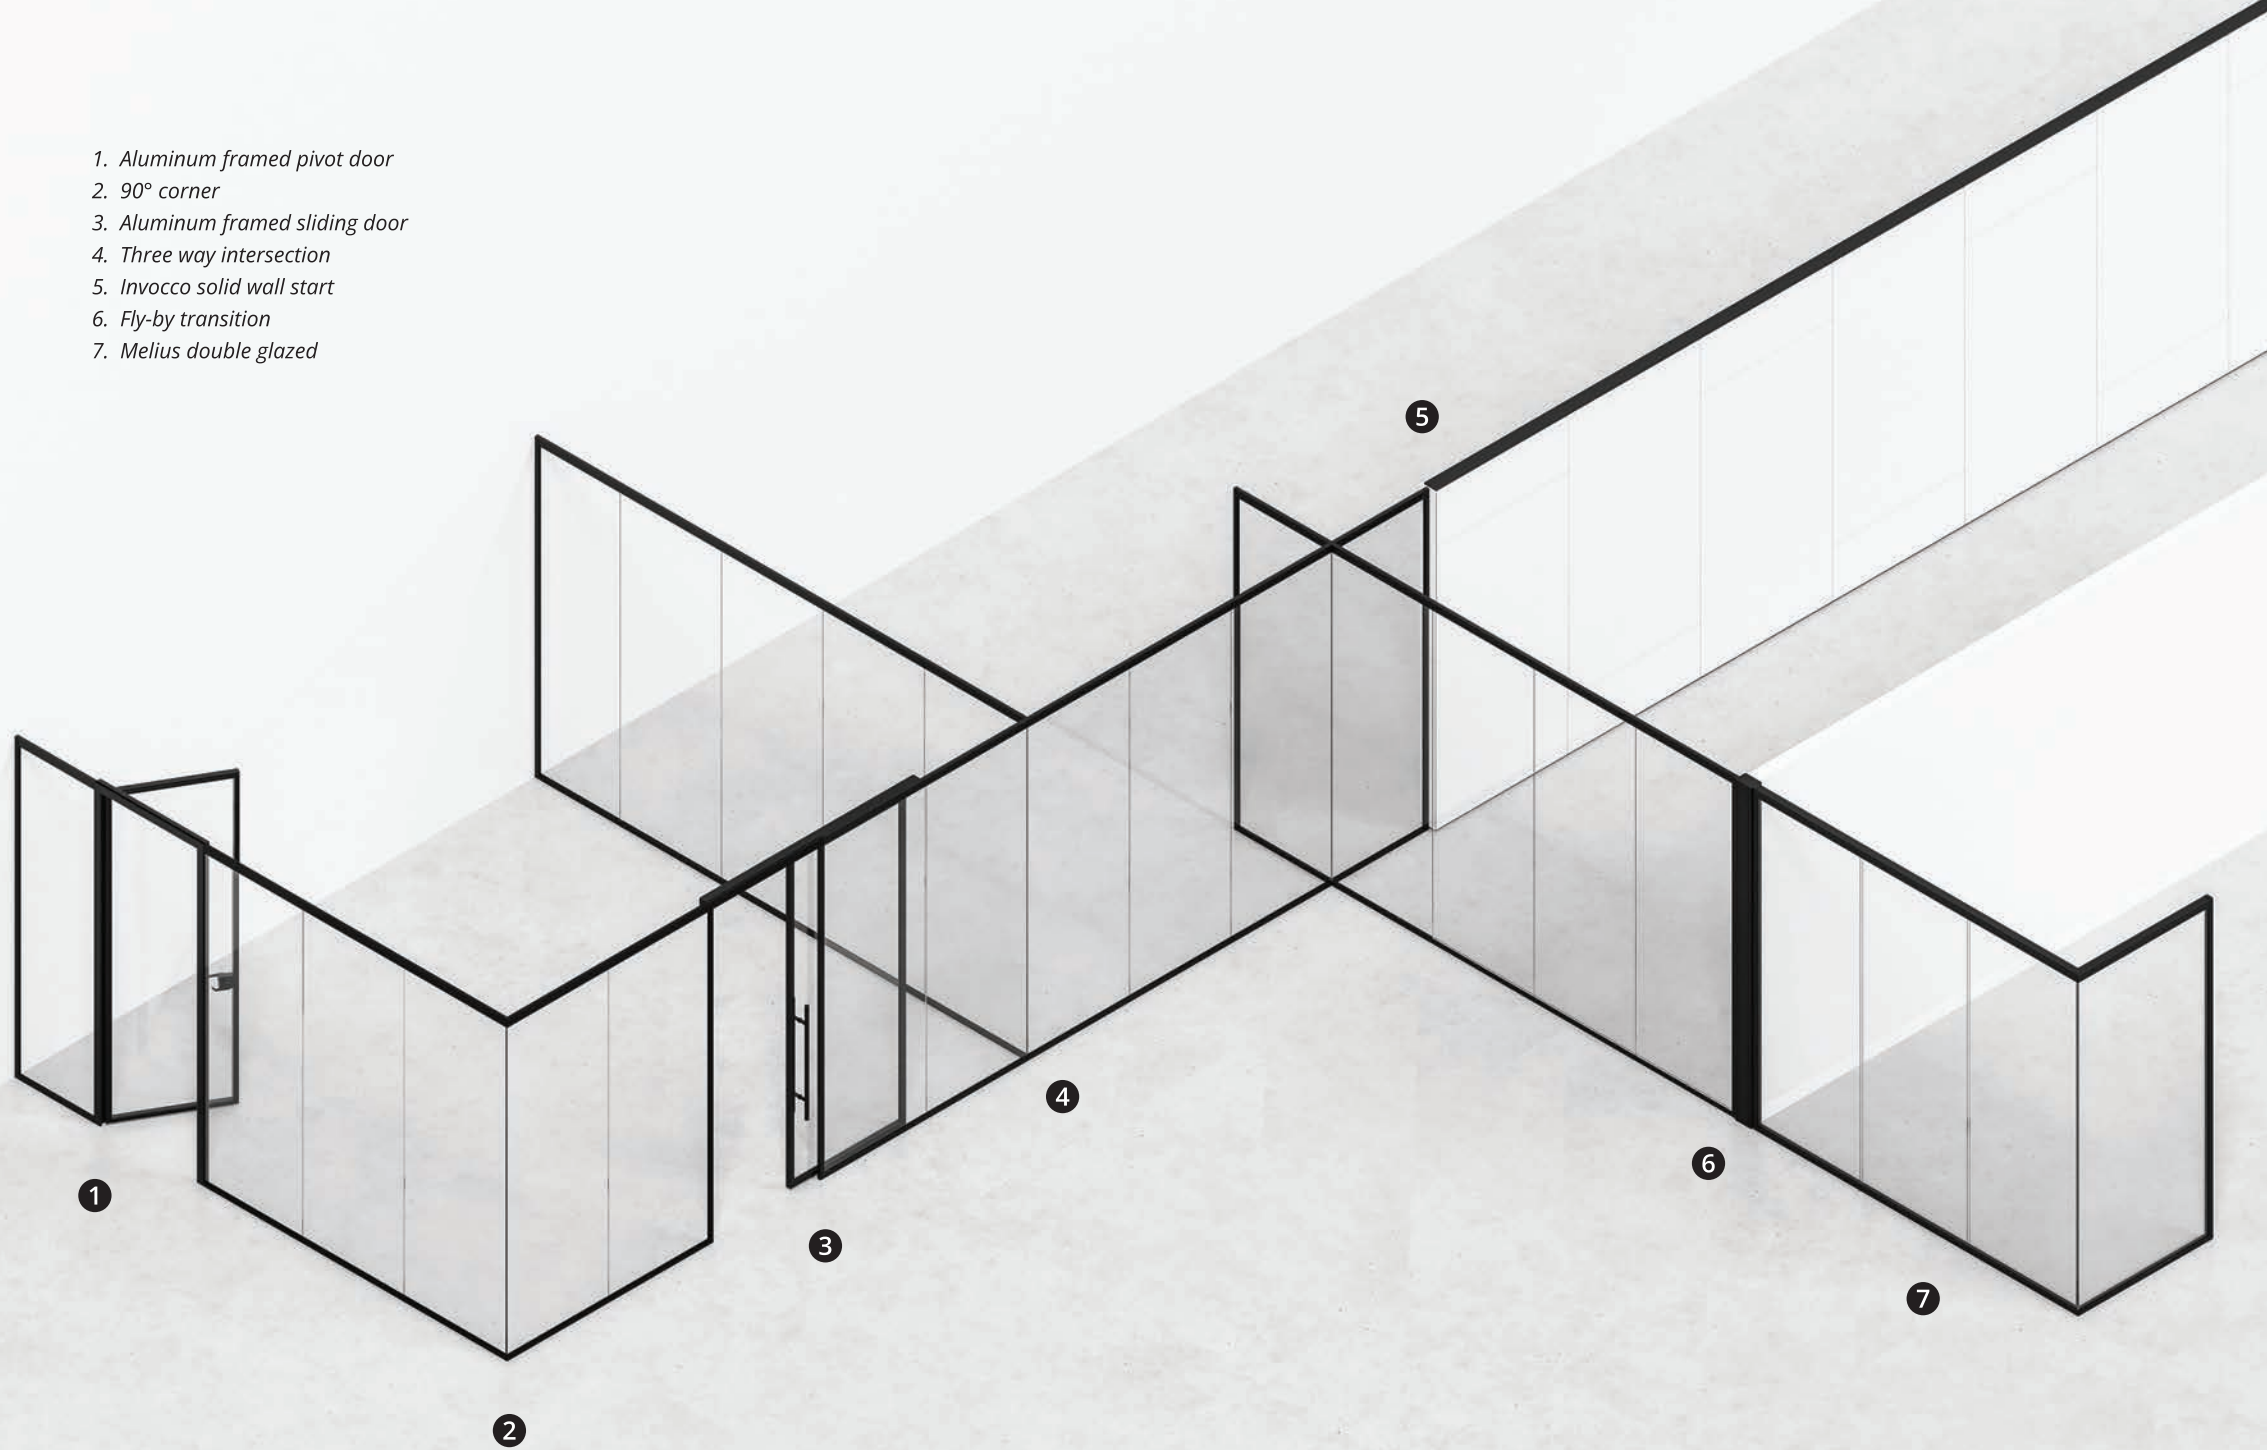

MELIUS

Demountable Glass Wall

1. Aluminum framed pivot door
2. 90° corner
3. Aluminum framed sliding door
4. Three way intersection
5. Invocco solid wall start
6. Fly-by transition
7. Melius double glazed

MELIUS

Demountable Glass Wall

Every element of Melius demountable glass walls are designed for easy interchangeability, dramatically transforming and enhancing the way spaces are planned and executed to meet project timelines. As a pivotal design feature, Bridgewall glazed walls provide essential privacy while maintaining clear sightlines and allowing abundant natural light to permeate the space, creating a harmonious balance between seclusion and openness.

Melius framing: 2.5 inch top rail, 1.5 inch base rail

90° corner

Three way intersection

SILVER

ZINC

Melius aluminum framed pivot door with drop seal

Spring loaded top pivot

Height adjustable bottom pivot

Pivot door drop seal - Open

Pivot door drop seal - Closed

Door closer (Optional)

Melius aluminum framed sliding door with drop seal

Minimalist track slot

Vertical acoustic seals - Front & Back

Sliding door drop seal - Open