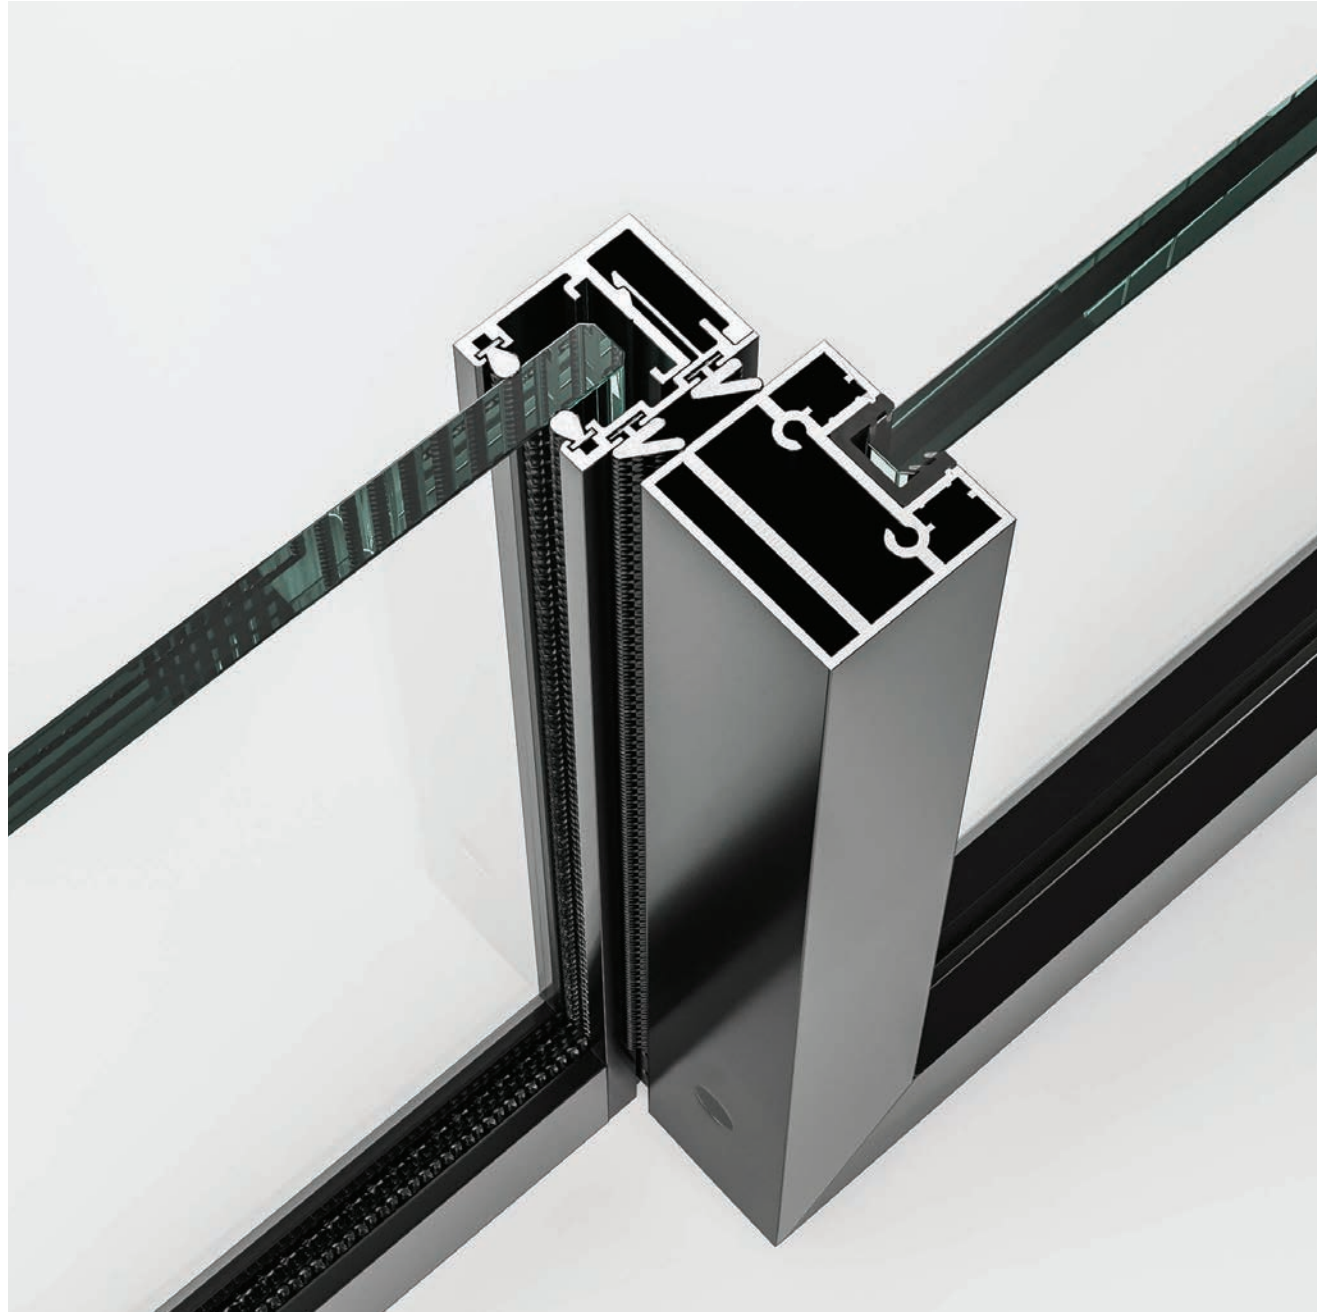

MELIUS

Demountable Glass Wall

Every element of Melius demountable glass walls are designed for easy interchangeability, dramatically transforming and enhancing the way spaces are planned and executed to meet project timelines. As a pivotal design feature, Bridgewall glazed walls provide essential privacy while maintaining clear sightlines and allowing abundant natural light to permeate the space, creating a harmonious balance between seclusion and openness.

Melius framing: 2.5 inch top rail, 1.5 inch base rail

90° corner

Three way intersection

SILVER

ZINC

Melius aluminum framed pivot door with drop seal

Spring loaded top pivot

Height adjustable bottom pivot

Pivot door drop seal - Open

Pivot door drop seal - Closed

Door closer (Optional)

Melius aluminum framed sliding door with drop seal

Minimalist track slot

Vertical acoustic seals - Front & Back

Sliding door drop seal - Open

Sliding door drop seal - Closed

Offset glazed Melius (Upgradeable to double glazed after install)

Double glazed Melius

Melius custom wood pivot door with drop seal

Melius custom wood sliding door with drop seal